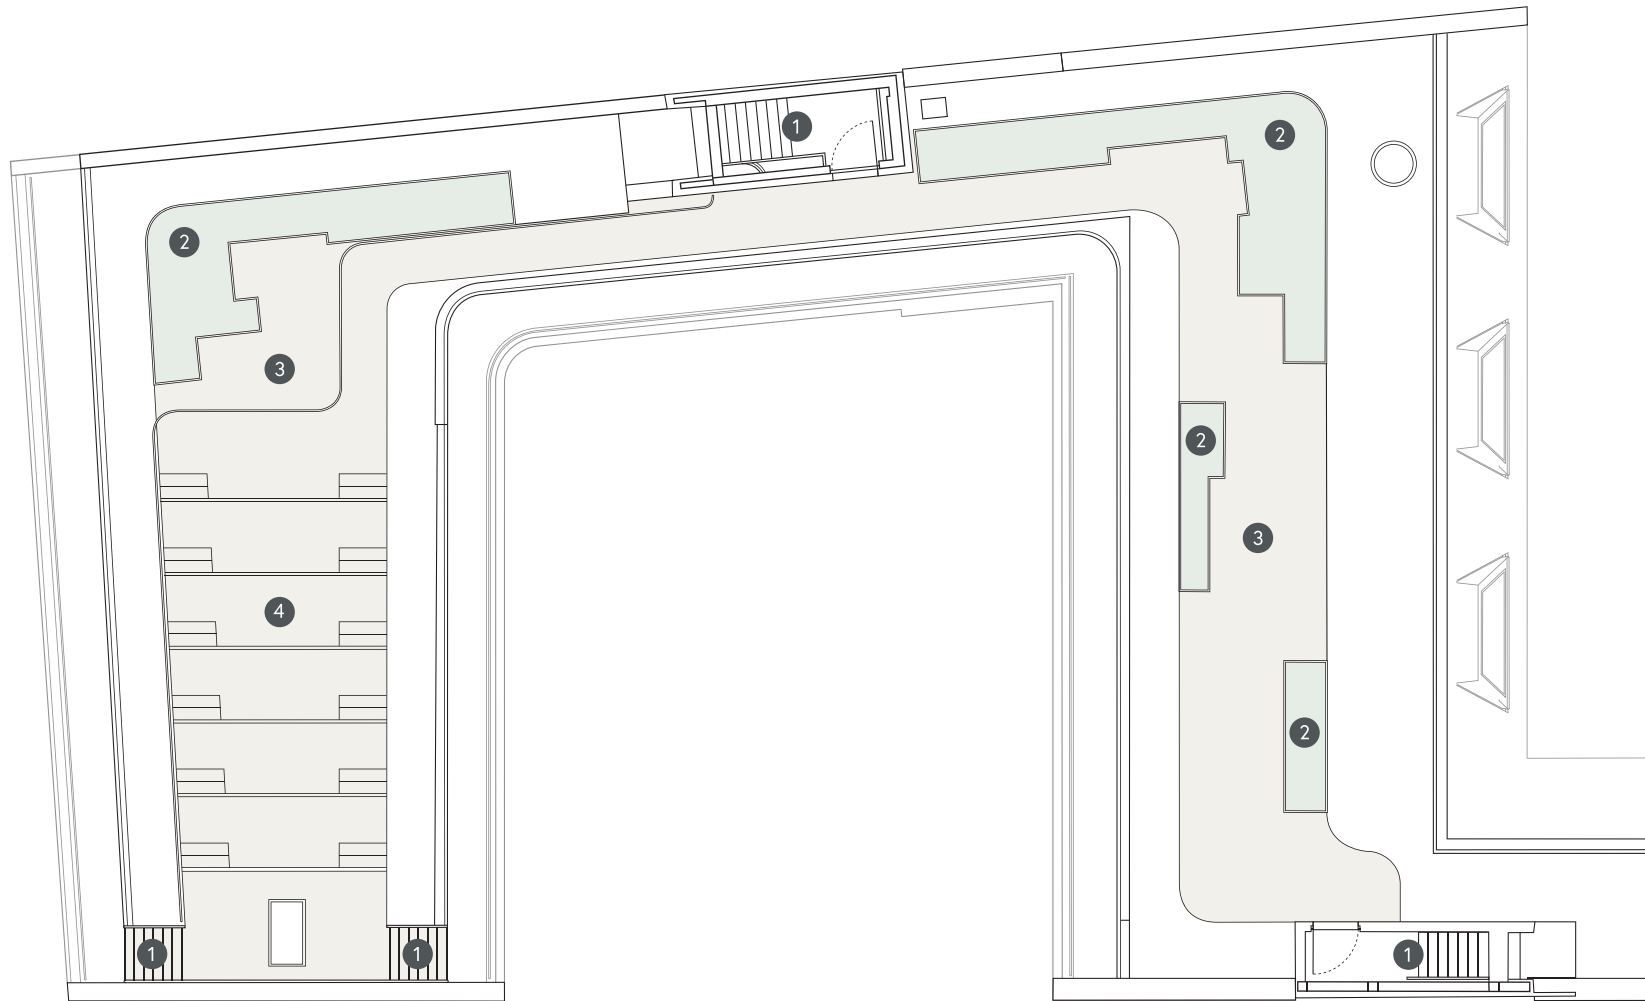

AchtBerlin

Rooftop terrace

- ① Access to rooftop terrace
- ② Plant beds
- ③ Rooftop terrace – walkable area 77 m²
- ④ Tribune seating roof terrace
- ⊙ North