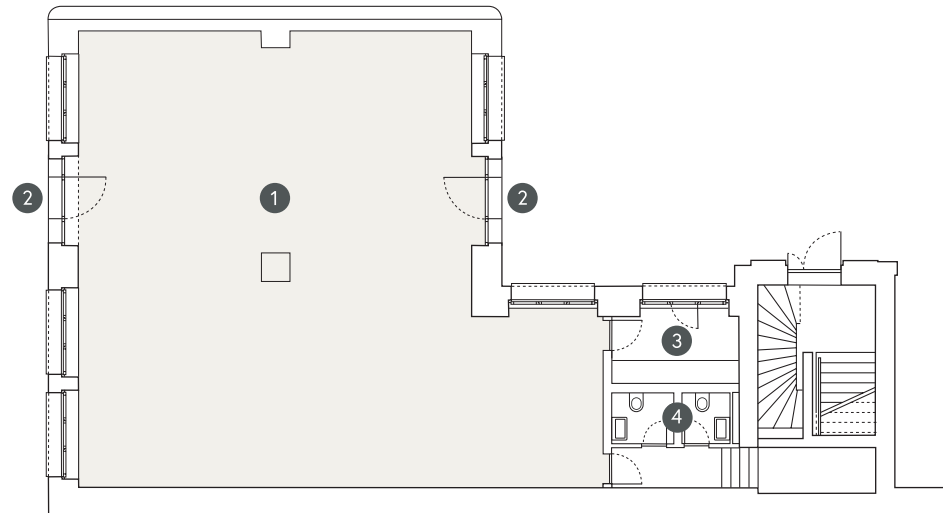

## Studio Acht Ground floor cross building

- 1 Studio Acht | Multifunctional room 142 m<sup>2</sup>
- 2 Access to Studio Acht
- 3 Tea kitchen
- 4 Toilet facilities