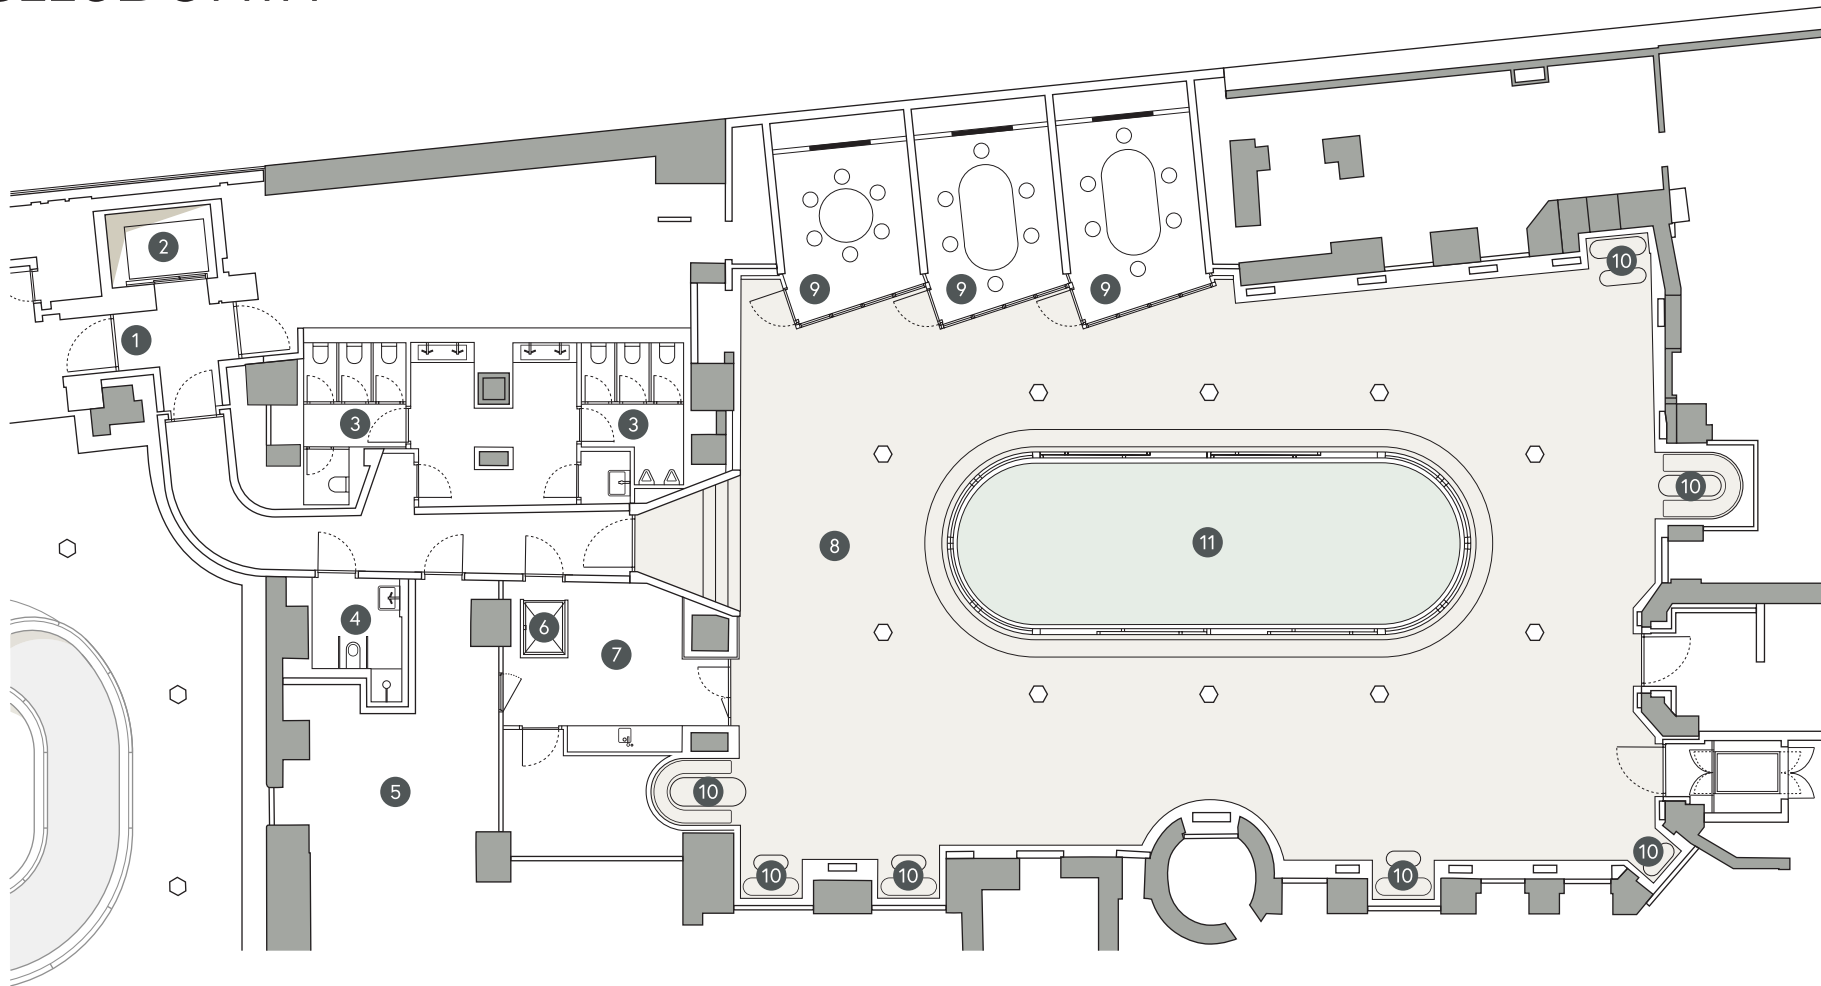

AchtBerlin

Atrium Basement old building

- | | | | |
|--------------------|--|----------------------------------|-------------------------|
| 1 Access to atrium | 4 Barrier-free toilets & shower | 7 Tea kitchen | 10 Meeting booths |
| 2 Elevator | 5 Storage | 8 Atrium area 311 m ² | 11 Planted outdoor area |
| 3 Toilet facility | 6 Lifting platform
(barrier-free access atrium) | 9 Conference rooms K1, K2, K3 | |